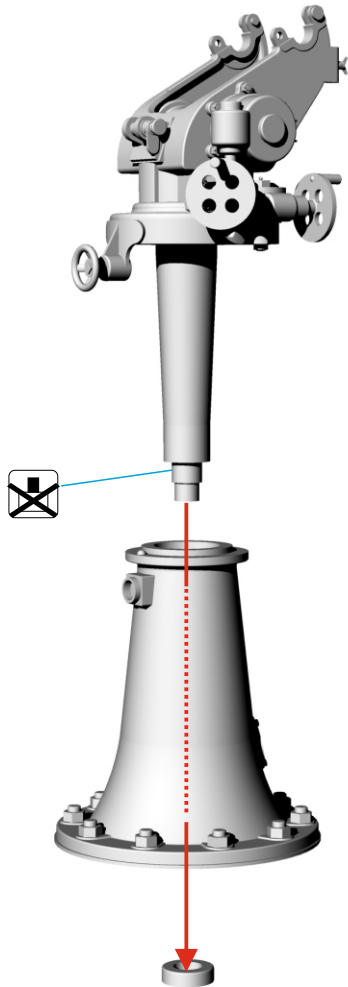

Russian AA gun 76.2mm. Mod. 1914-1915
Putilov plant (Lender-Tarnavsky system)

1/35
GM 105

1

2

3

4

5