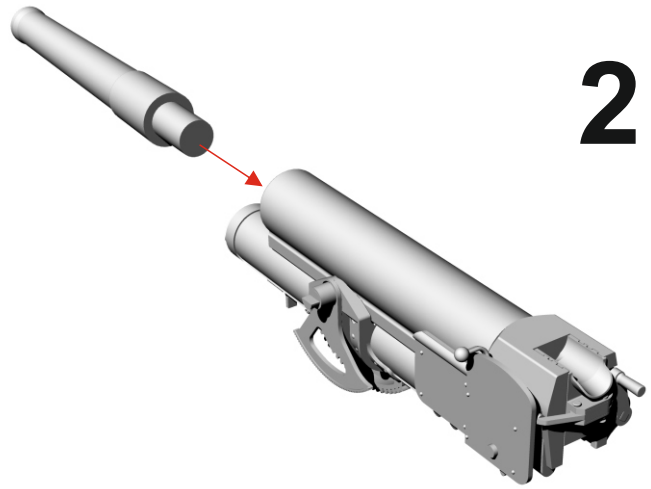

Russian AA gun 76.2mm. Mod. 1914-1915
Putilov plant (Lender-Tarnavsky system)

1/35
GM 105

1

2

3

4

5