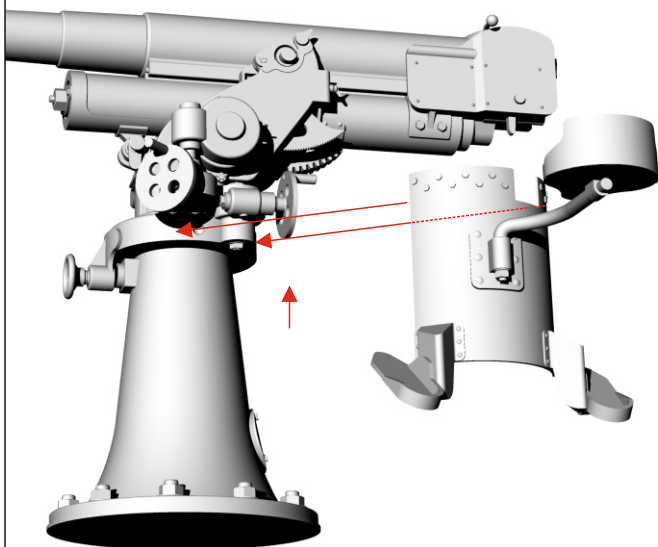

Russian AA gun 76.2mm. Mod. 1914-1915
Putilov plant (Lender-Tarnavsky system)

1/35
GM 105

1

2

3

4

5