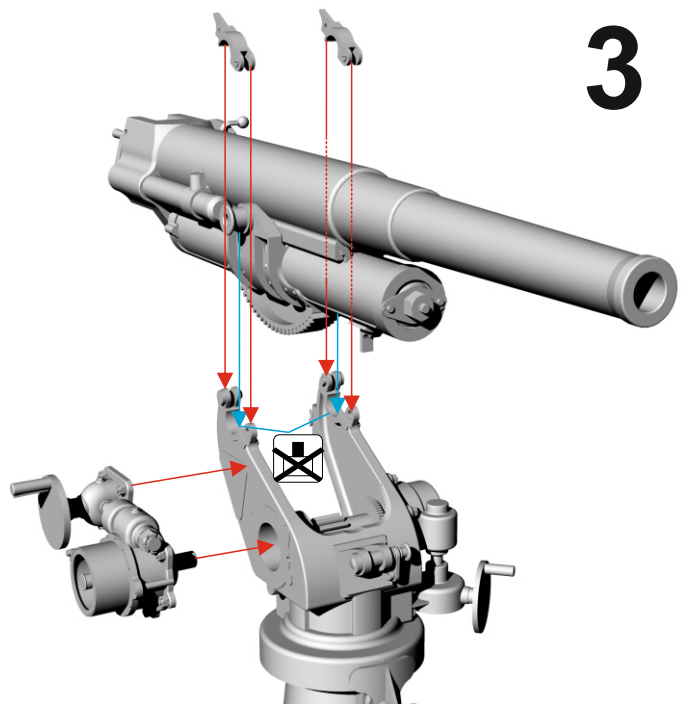

Russian AA gun 76.2mm. Mod. 1914-1915
Putilov plant (Lender-Tarnavsky system)

1/35
GM 105

1

2

3

4

5