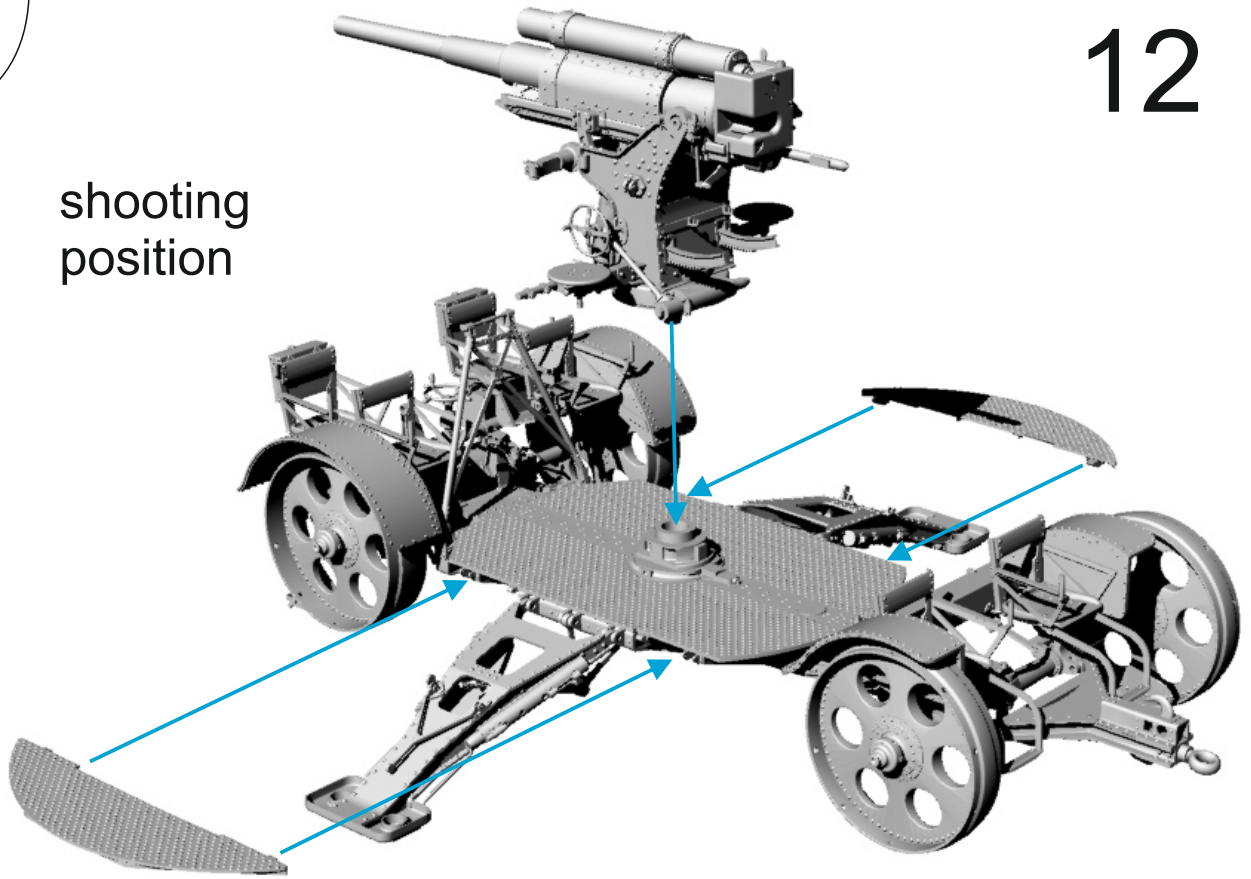

*German K.-Flak 8cm, 8,8cm L/45
Krupp*

GM111

1/35

12

shooting
position