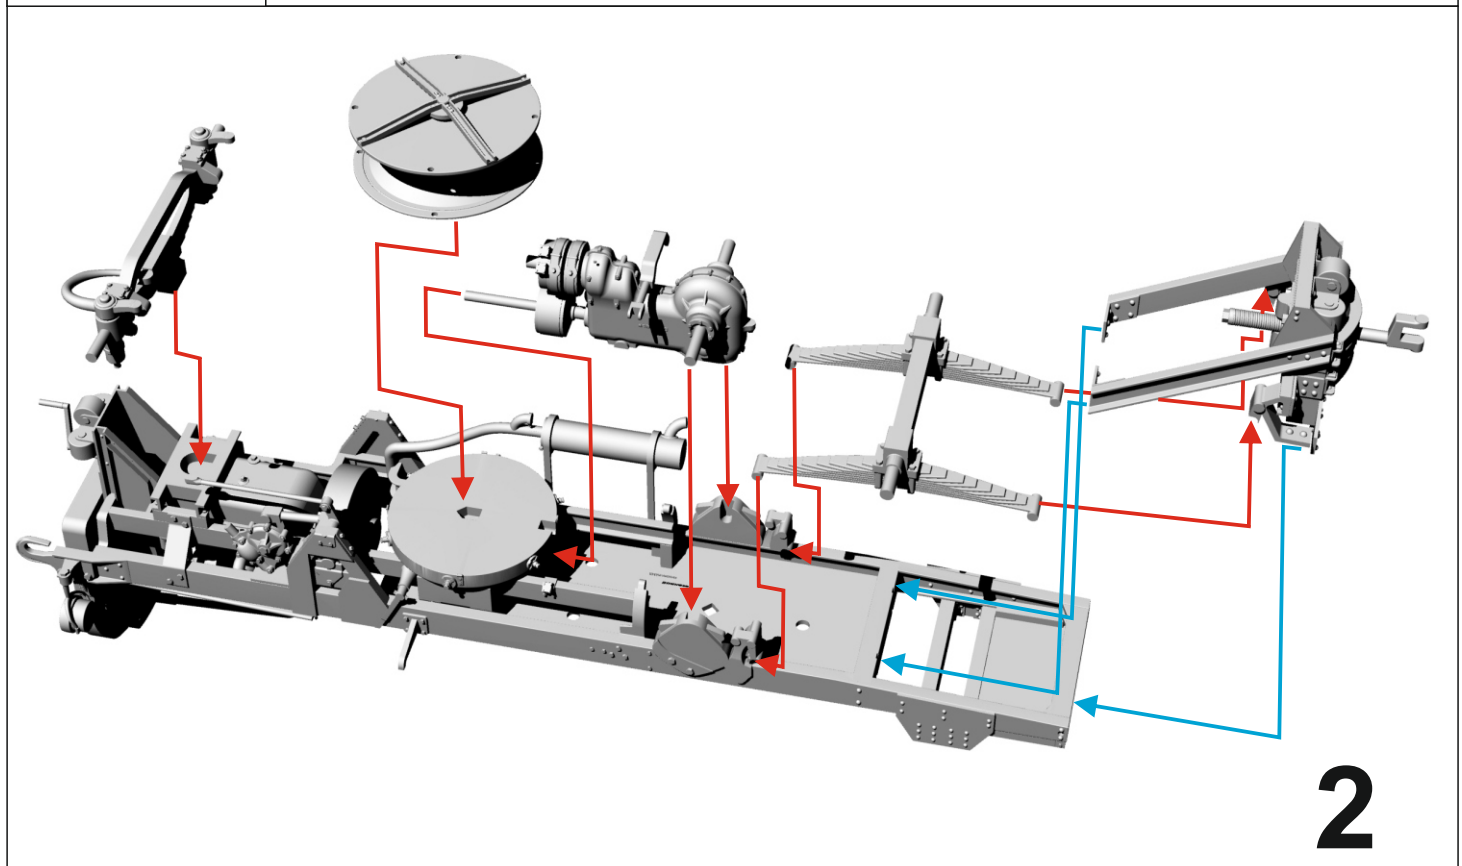

Attention! Some details in the instructions may differ in terms of equipment. These are kits of several individual parts or complex designs with combined parts.

3

4

5

6

7

German tractor 1/35
Dürkopp 80 hp

los fest

① ② ③ ④

⑤ ⑥ 24 08

⑦ 24 06

⑧ 22 00

St. George model GM 114

German driver

1/35

St. George model GMF 104

German driver

1/35

St. George model GMF 107