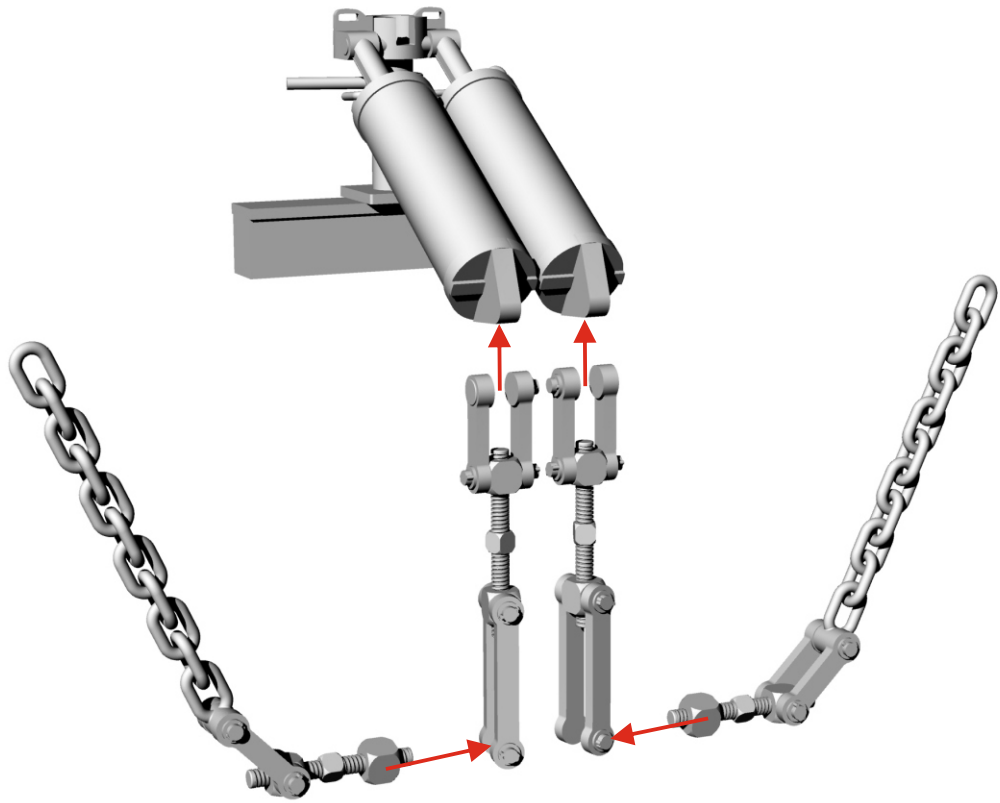

Attention! Some details in the instructions may differ in terms of equipment. These are kits of several individual parts or complex designs with combined parts.

3

4

5

6

7

German tractor 1/35
Dürkopp 80 hp

los fest

① ② ③ ④

⑤ ⑥ 24 08

⑦ 24 06

⑧ 22 00

St. George model GM 114

German driver

1/35

St. George model GMF 104

German driver

1/35

St. George model GMF 107