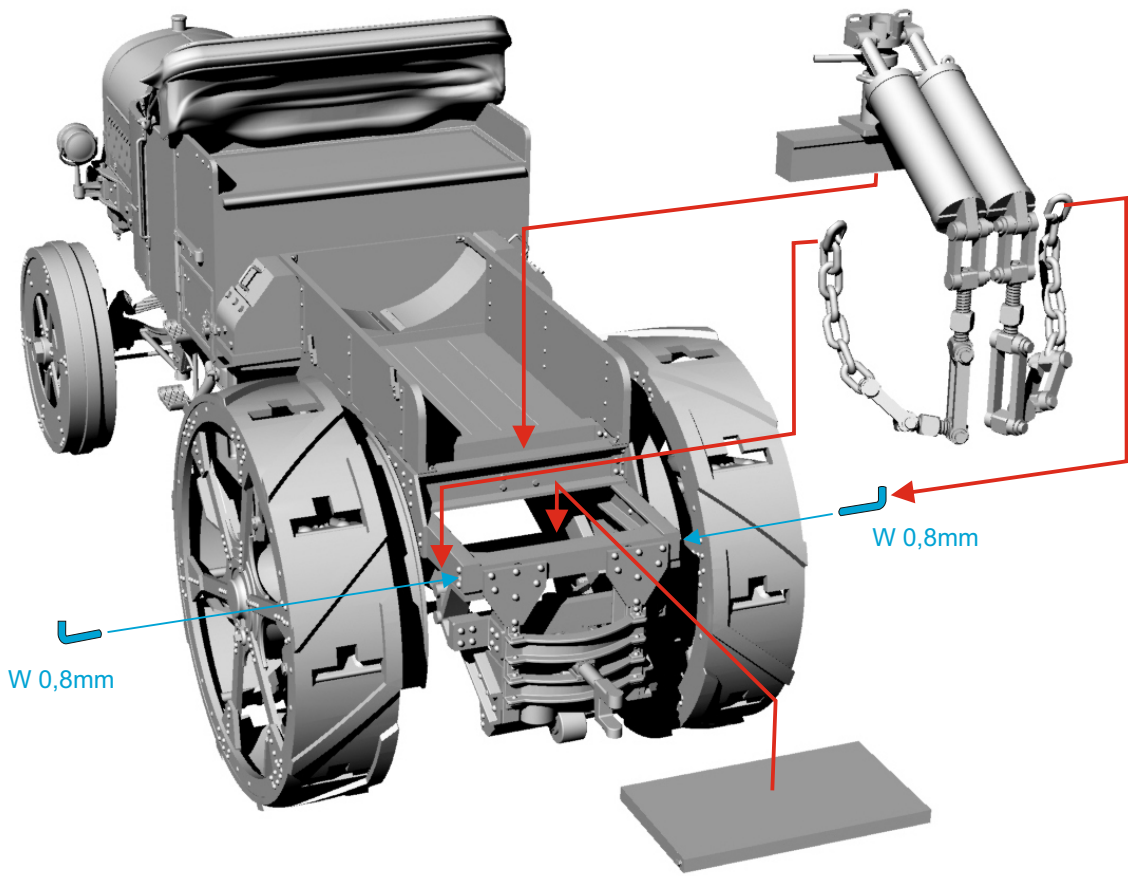

Attention! Some details in the instructions may differ in terms of equipment. These are kits of several individual parts or complex designs with combined parts.

3

4

5

6

7

German tractor 1/35
Dürkopp 80 hp

los fest

① ② ③ ④

⑤ ⑥ 24 08

⑦ 24 06

⑧ 22 00

St. George model GM 114

German driver

1/35

St. George model GMF 104

German driver

1/35

St. George model GMF 107