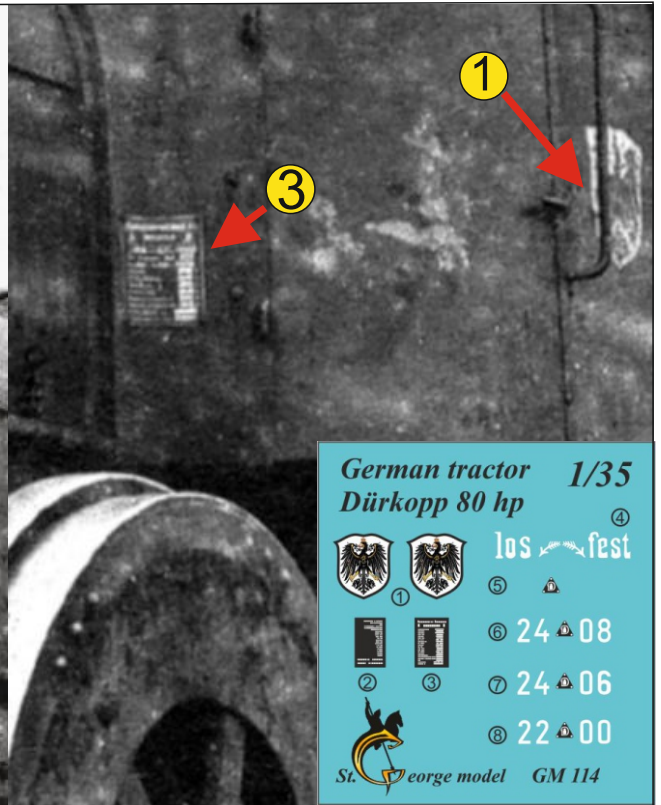

Attention! Some details in the instructions may differ in terms of equipment. These are kits of several individual parts or complex designs with combined parts.

3

4

5

6

7

German tractor 1/35
Dürkopp 80 hp

los fest

① ② ③ ④

⑤ ⑥ 24 08

⑦ 24 06

⑧ 22 00

St. George model GM 114

German driver

1/35

St. George model GMF 104

German driver

1/35

St. George model GMF 107