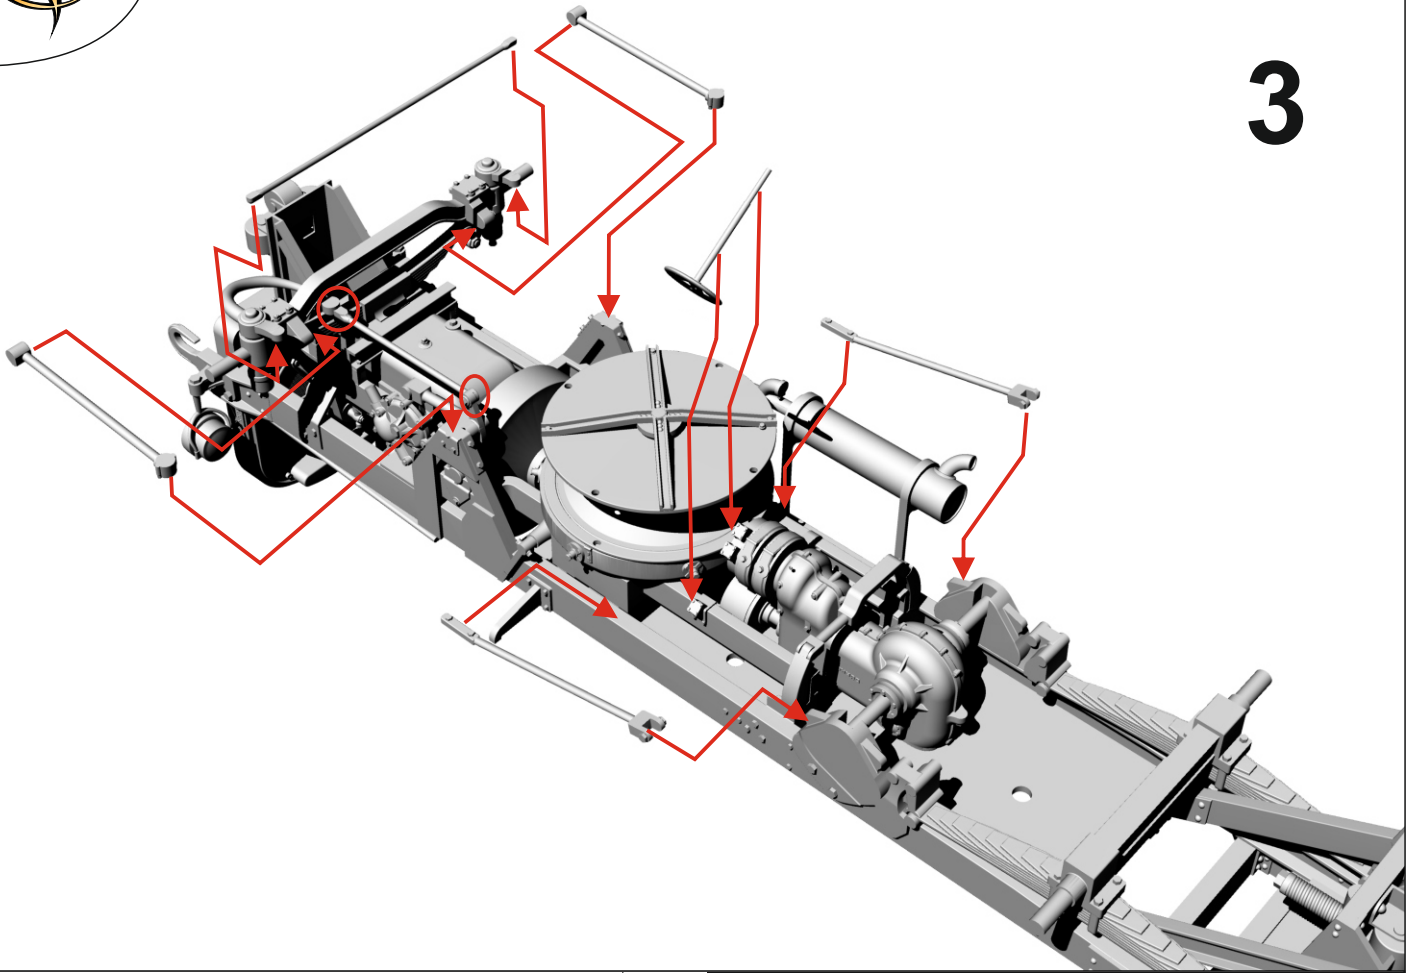

Attention! Some details in the instructions may differ in terms of equipment. These are kits of several individual parts or complex designs with combined parts.

3

4

5

6

7

German tractor 1/35
Dürkopp 80 hp

los fest

① ② ③ ④

⑤ ⑥ 24 08

⑦ 24 06

⑧ 22 00

St. George model GM 114

German driver

1/35

St. George model GMF 104

German driver

1/35

St. George model GMF 107