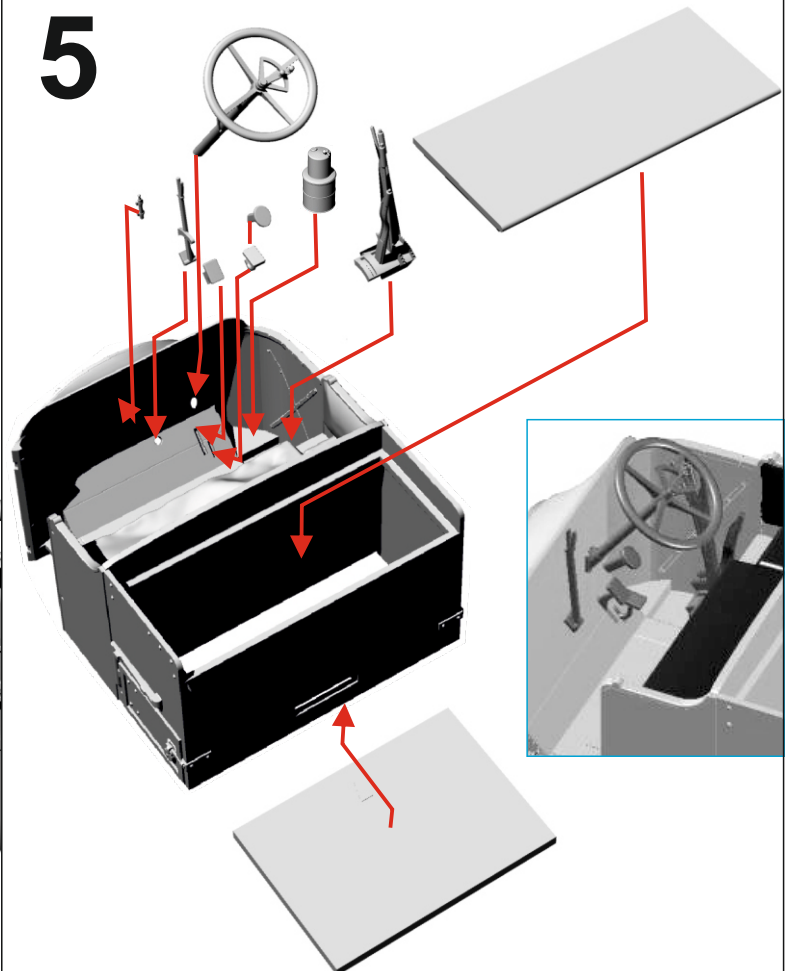

Attention! Some details in the instructions may differ in terms of equipment. These are kits of several individual parts or complex designs with combined parts.

3

4

5

6

7

German tractor 1/35
Dürkopp 80 hp

los fest

① ② ③ ④

⑤ ⑥ 24 08

⑦ 24 06

⑧ 22 00

St. George model GM 114

German driver

1/35

St. George model GMF 104

German driver

1/35

St. George model GMF 107