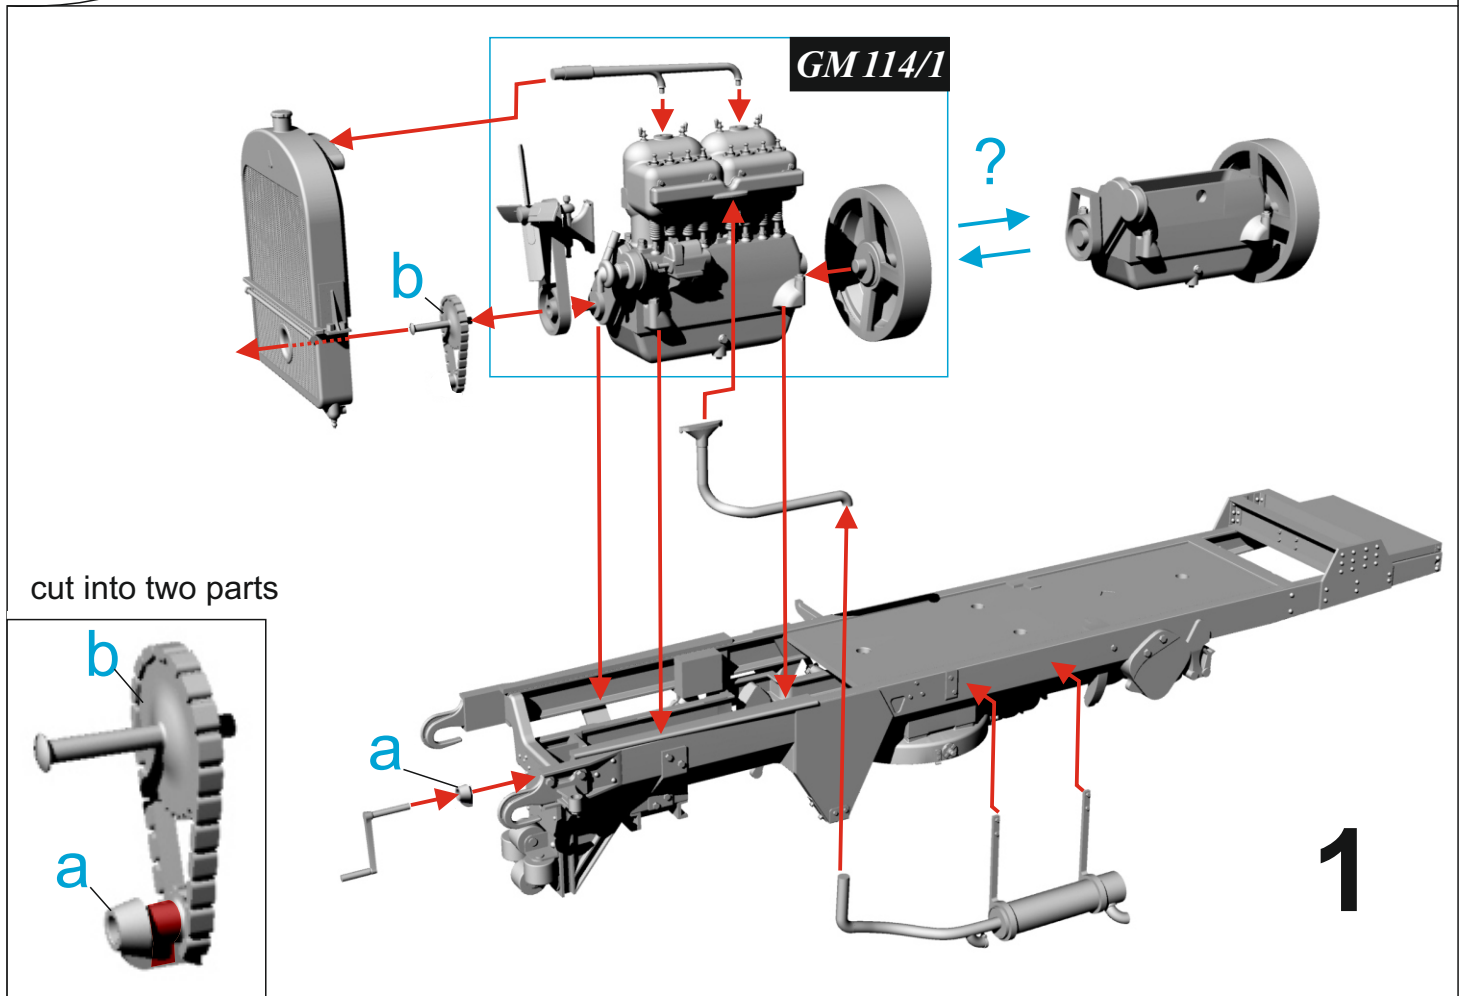

Attention! Some details in the instructions may differ in terms of equipment. These are kits of several individual parts or complex designs with combined parts.

3

4

5

6

7

German tractor 1/35
Dürkopp 80 hp

los fest

① ② ③ ④

⑤ ⑥ 24 08

⑦ 24 06

⑧ 22 00

St. George model GM 114

German driver

1/35

St. George model GMF 104

German driver

1/35

St. George model GMF 107