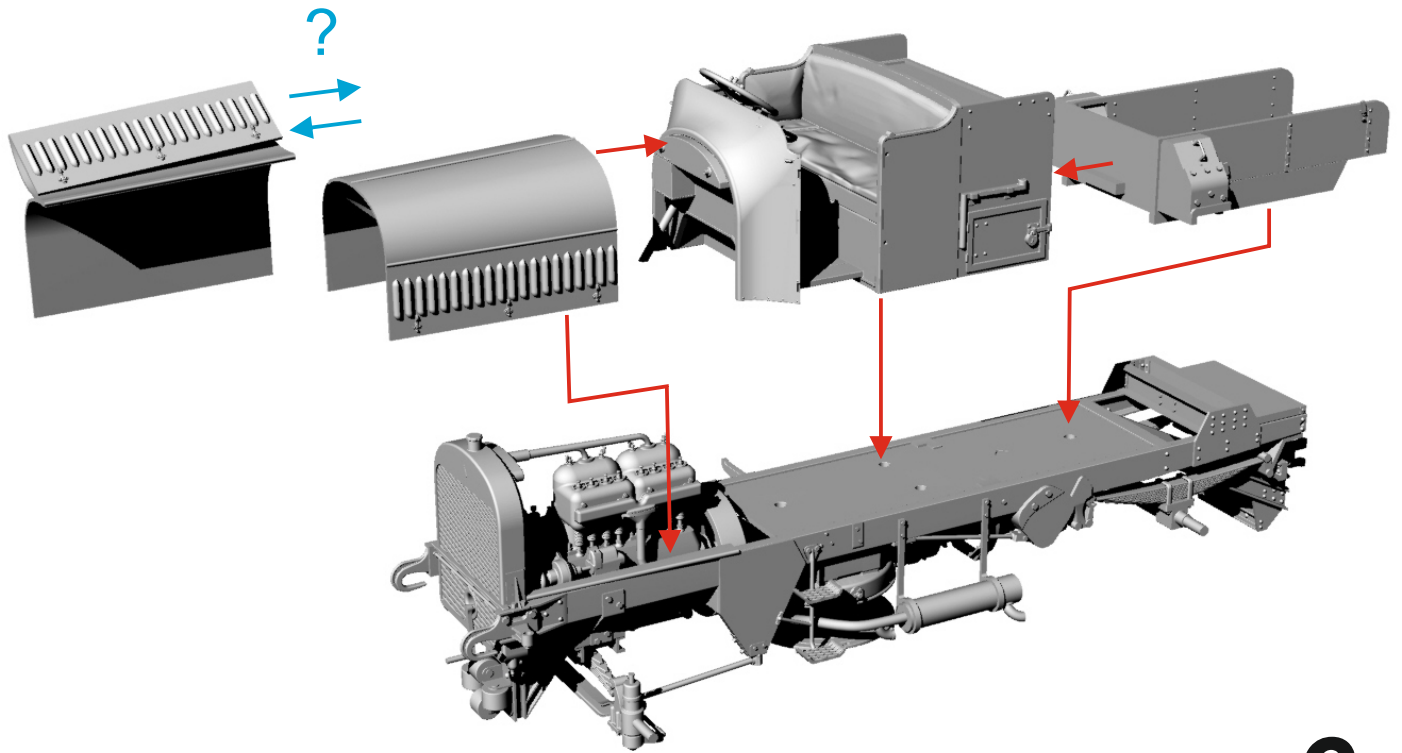

Attention! Some details in the instructions may differ in terms of equipment. These are kits of several individual parts or complex designs with combined parts.

3

4

5

6

7

German tractor 1/35
Dürkopp 80 hp

los fest

① ② ③ ④

⑤ ⑥ 24 08

⑦ 24 06

⑧ 22 00

St. George model GM 114

German driver

1/35

St. George model GMF 104

German driver

1/35

St. George model GMF 107