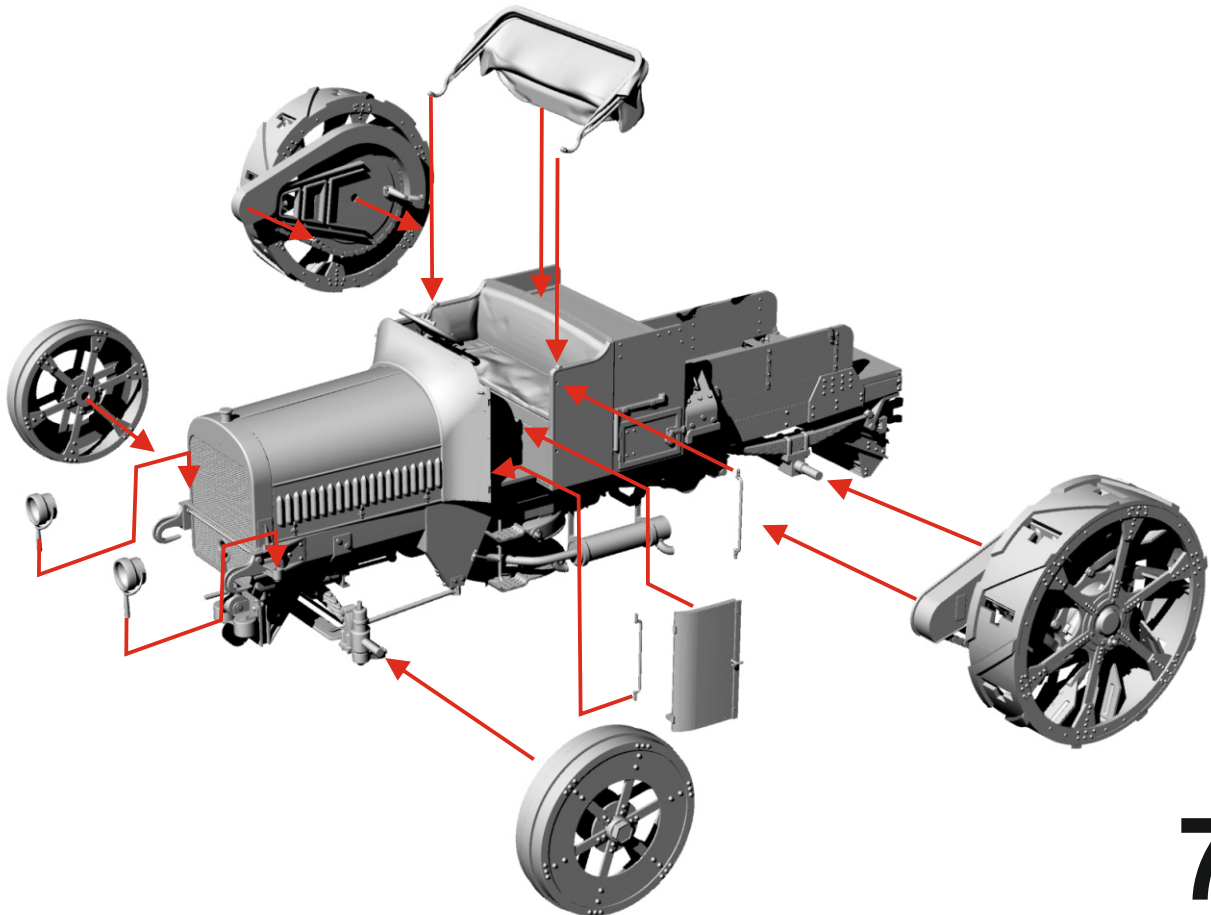

Attention! Some details in the instructions may differ in terms of equipment. These are kits of several individual parts or complex designs with combined parts.

3

4

5

6

7

German tractor 1/35
Dürkopp 80 hp

los fest

① ② ③ ④

⑤ ⑥ 24 08

⑦ 24 06

⑧ 22 00

St. George model GM 114

German driver

1/35

St. George model GMF 104

German driver

1/35

St. George model GMF 107