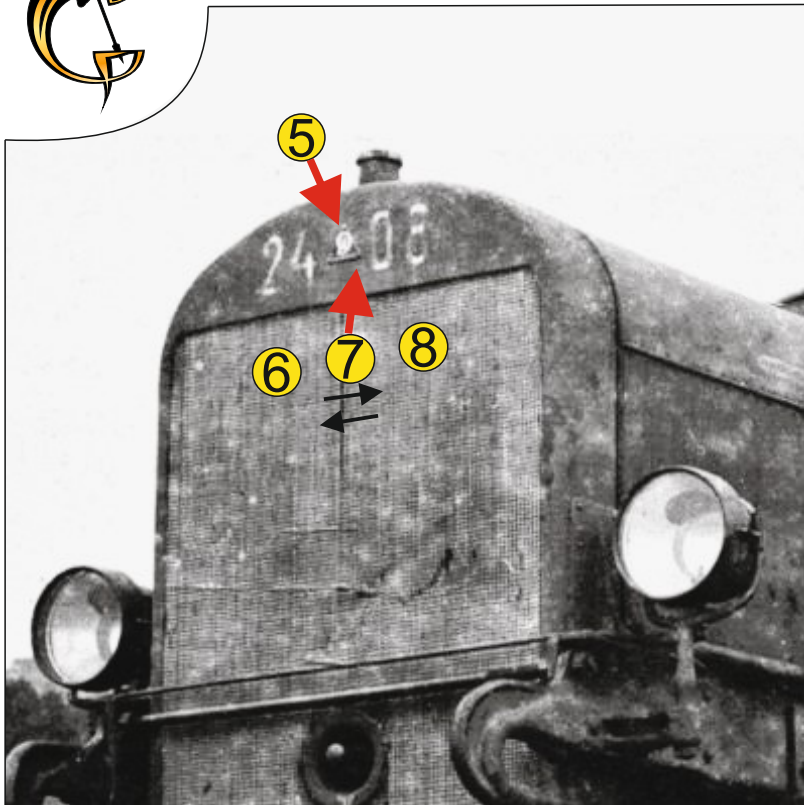

Attention! Some details in the instructions may differ in terms of equipment. These are kits of several individual parts or complex designs with combined parts.

3

4

5

6

7

German tractor 1/35
Dürkopp 80 hp

los fest

① ② ③ ④

⑤ ⑥ 24 08

⑦ 24 06

⑧ 22 00

St. George model GM 114

German driver

1/35

St. George model GMF 104

German driver

1/35

St. George model GMF 107