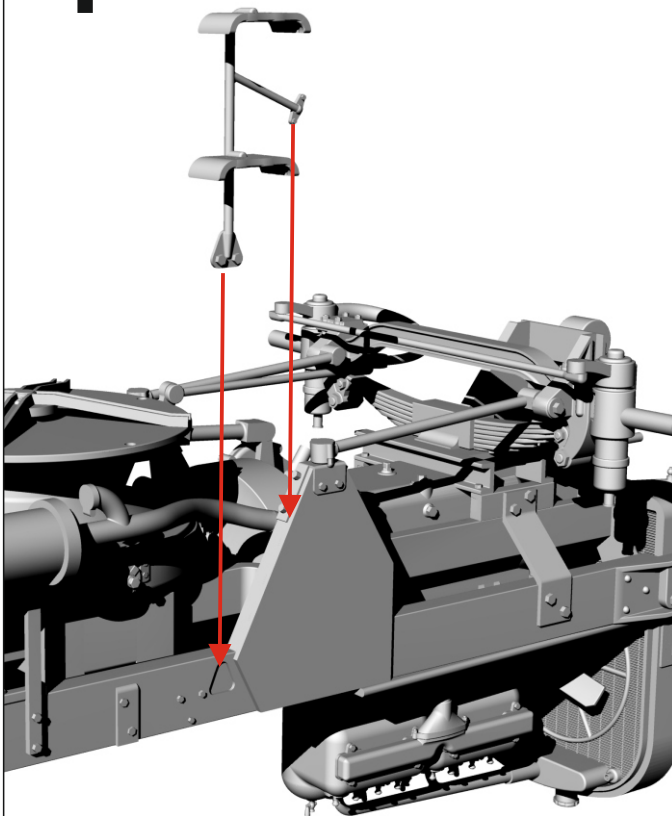

Attention! Some details in the instructions may differ in terms of equipment. These are kits of several individual parts or complex designs with combined parts.

3

4

5

6

7

German tractor 1/35
Dürkopp 80 hp

los fest

① ② ③ ④

⑤ ⑥ 24 08

⑦ 24 06

⑧ 22 00

St. George model GM 114

German driver

1/35

St. George model GMF 104

German driver

1/35

St. George model GMF 107