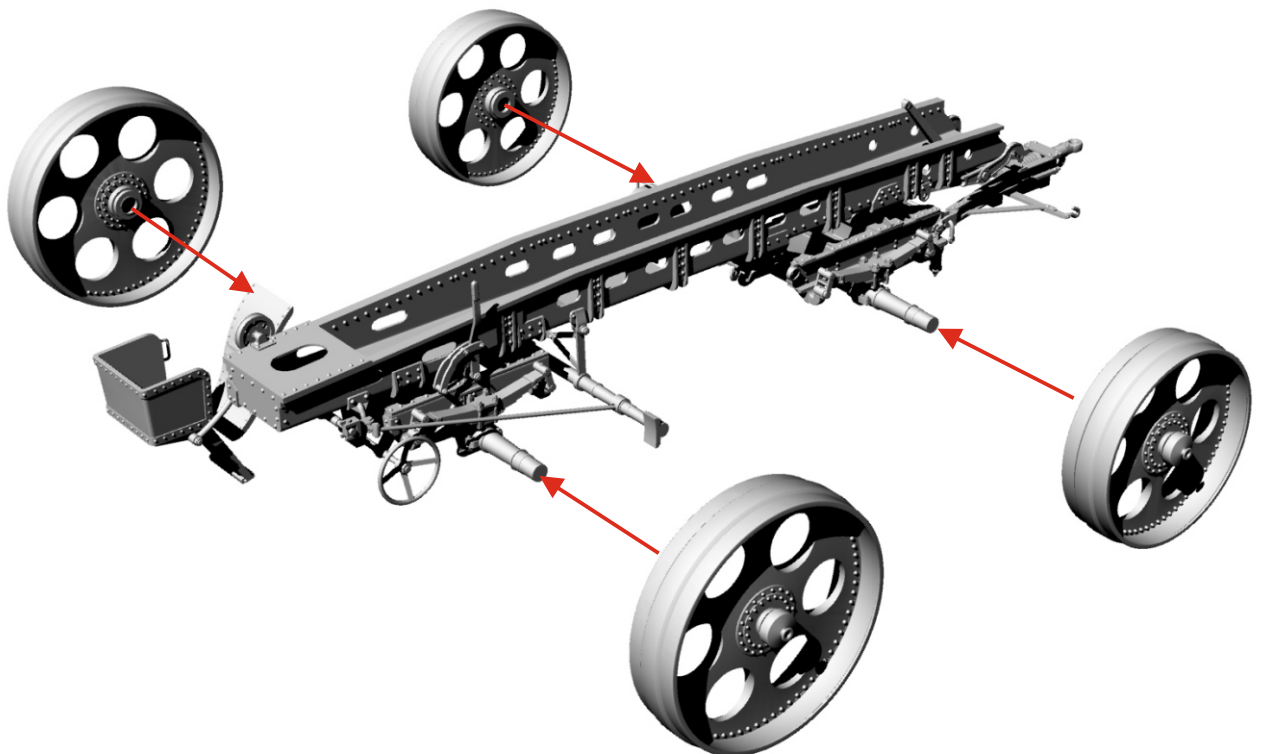

Rohrwagon and Protze, 15cm K 16, Krupp

GM 117/1 1/35

Attention! Some details in the instructions may differ in terms of equipment. These are kits of several individual parts or complex designs with combined parts.

A

A

Rohrwagon

5

Rohrwagon

6

Rohrwagon

7