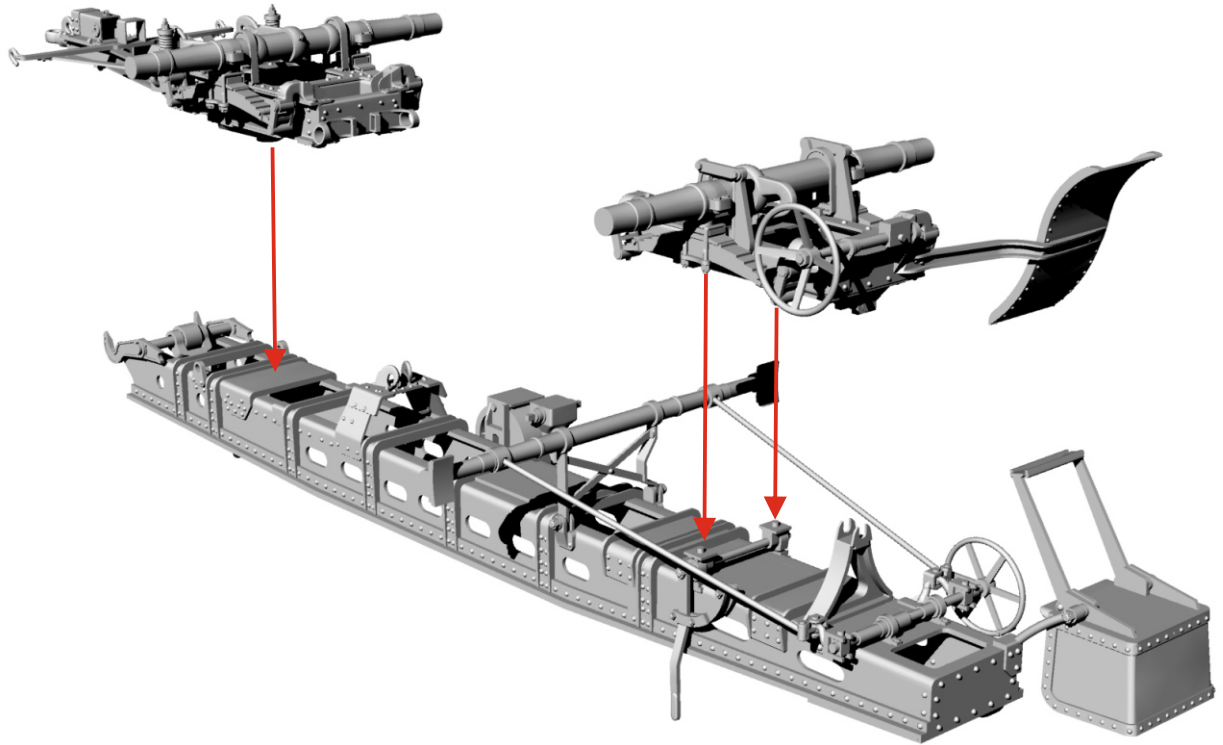

Rohrwagon

6

Rohrwagon

7