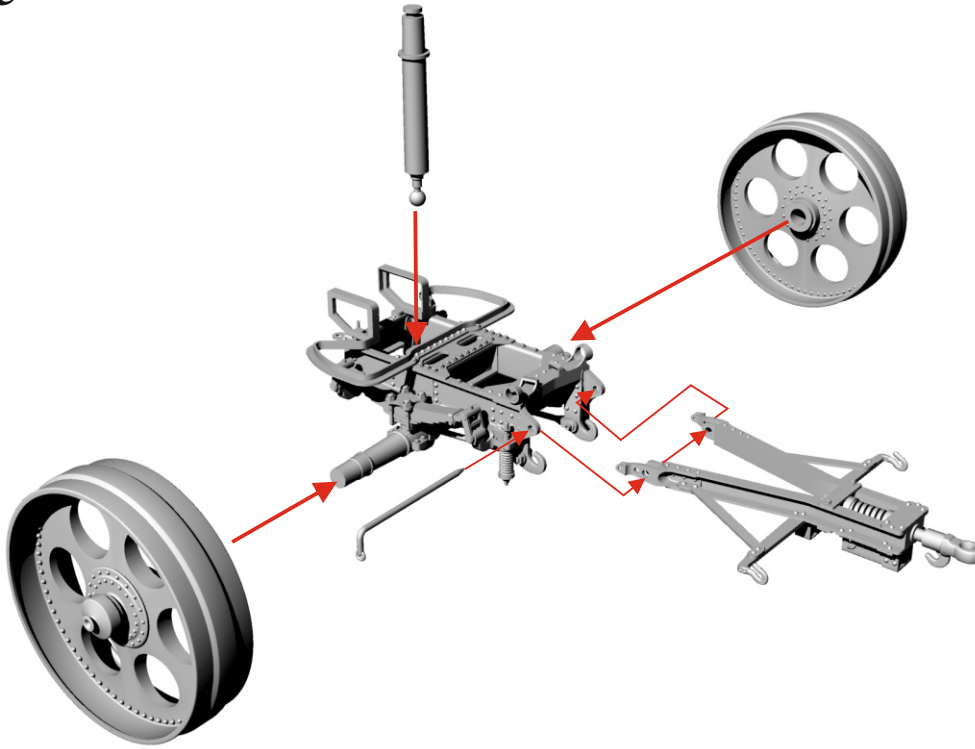

Rohrwagon and Protze, 15cm K 16, Krupp

GM 117/1 1/35

Attention! Some details in the instructions may differ in terms of equipment. These are kits of several individual parts or complex designs with combined parts.

Protze

1

Rohrwagon

2

Rohrwagon

3

4

Rohrwagon

1/35
St. George model

1/35
St. George model
1914-1918

German artillery tractor
Büssing MTW 55

GM116 Limited edition

Prototype by Peter Thierstein

1/35
St. George model
1914-1918

German artillery tractor KD.1
Krupp-Daimler