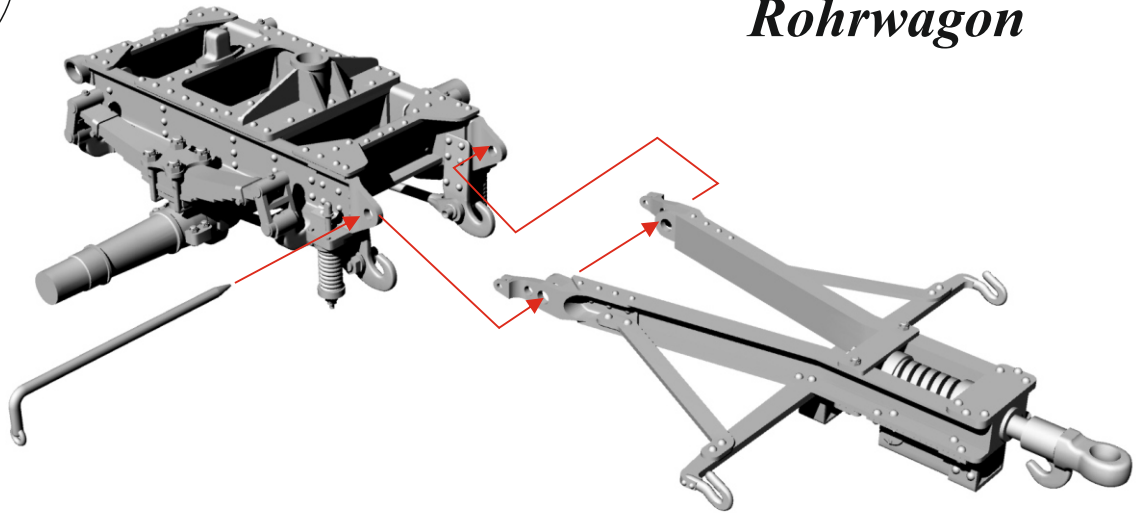

Rohrwagon and Protze, 15cm K 16, Krupp

GM 117/1 1/35

Attention! Some details in the instructions may differ in terms of equipment. These are kits of several individual parts or complex designs with combined parts.

Protze

1

Rohrwagon

2

Rohrwagon

3

4

Rohrwagon