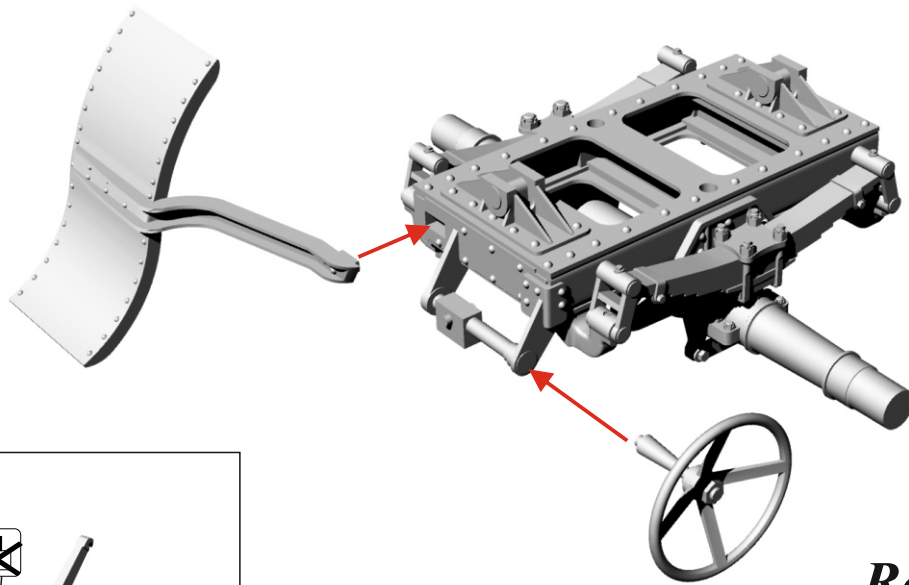

Rohrwagon and Protze, 15cm K 16, Krupp

GM 117/1 1/35

Attention! Some details in the instructions may differ in terms of equipment. These are kits of several individual parts or complex designs with combined parts.

Protze

1

Rohrwagon

2

Rohrwagon

3

4

Rohrwagon