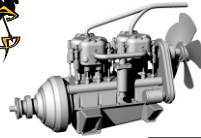

Rohrwagon and Protze, 15cm K 16, Krupp

GM 117/1 1/35

German Tractor Durkopp 80hp

GM114

Motor Daimler 100 hp

GM 110/1

1/35

Motor Bussing