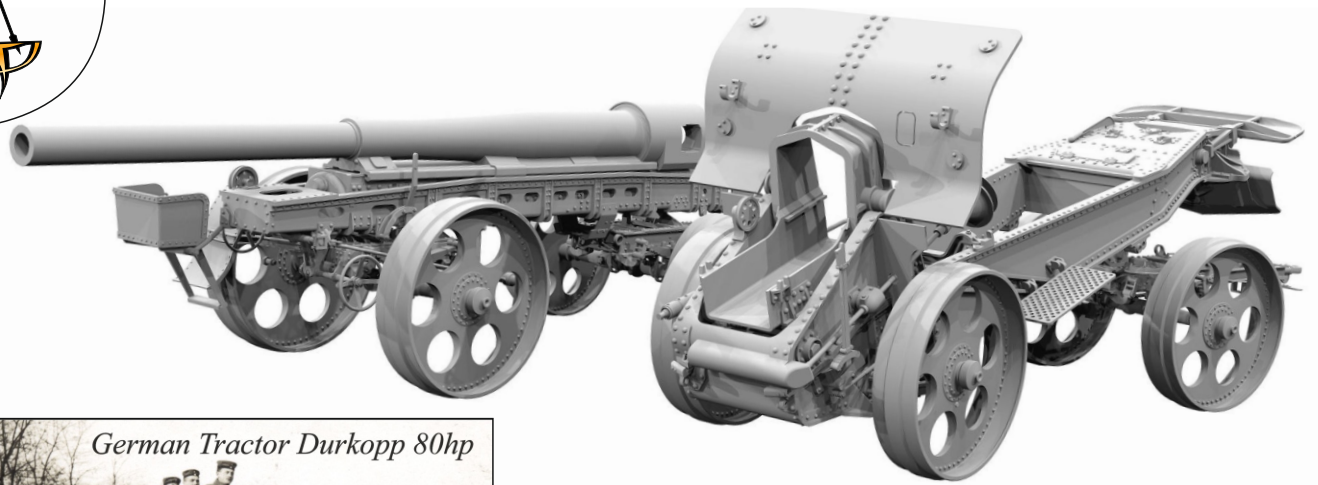

Rohrwagon and Protze, 15cm K 16, Krupp

GM 117/1 1/35

German Tractor Durkopp 80hp

GM114

Motor Daimler 100 hp

GM 110/1

1/35

Motor Bussing