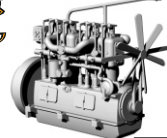

Rohrwagon and Protze, 15cm K 16, Krupp

GM 117/1 1/35

German Tractor Durkopp 80hp

GM114

Motor Daimler 100 hp

GM 110/1

1/35

Motor Bussing