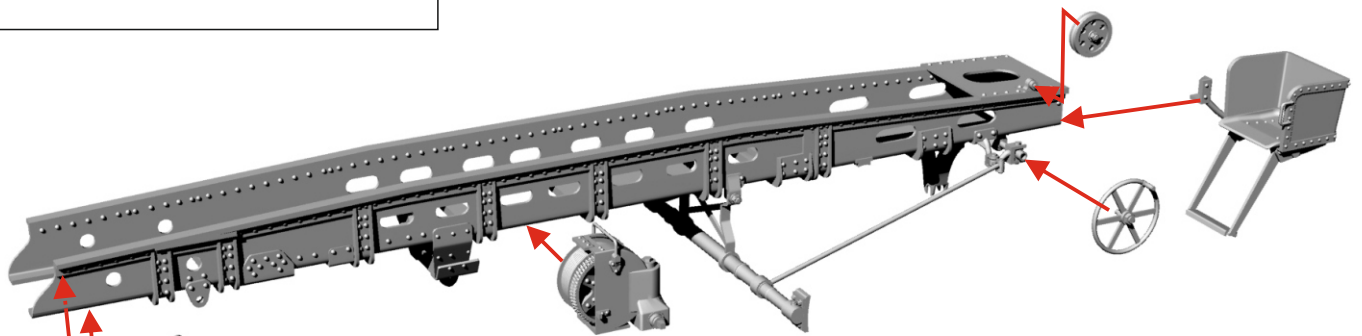

Rohrwagon

3

4

Rohrwagon

A

A

Rohrwagon

5