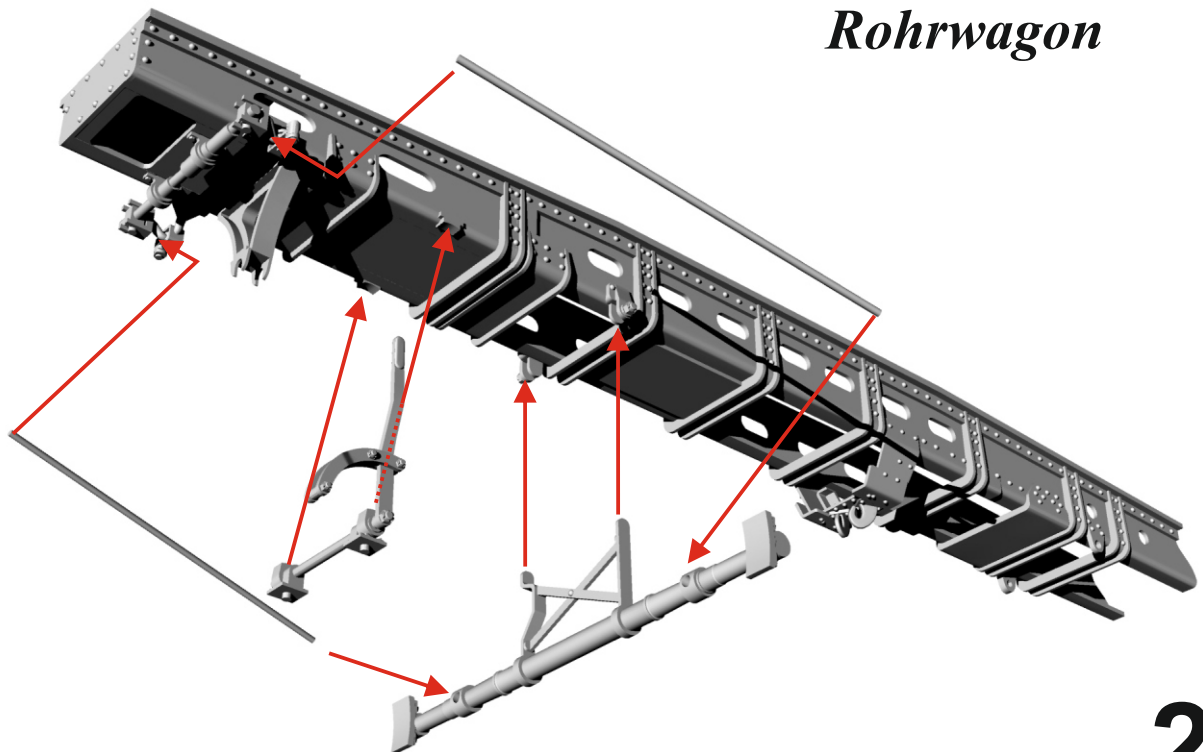

Rohrwagon and Protze, 15cm K 16, Krupp

GM 117/1 1/35

Attention! Some details in the instructions may differ in terms of equipment. These are kits of several individual parts or complex designs with combined parts.

Protze

1

Rohrwagon

2

Rohrwagon

3

4

Rohrwagon