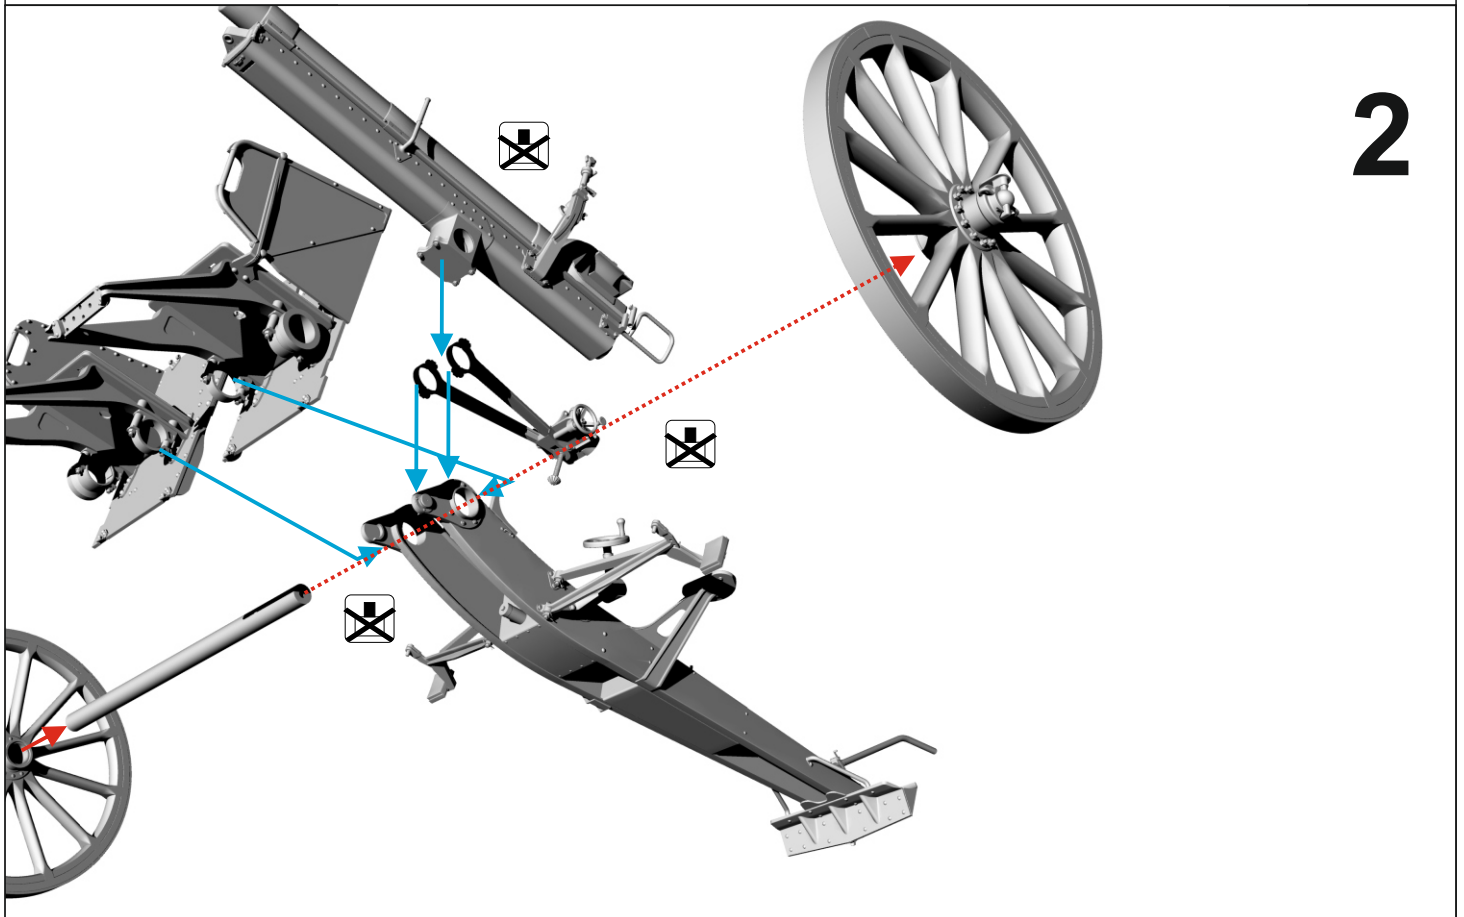

Attention! Some details in the instructions may differ in terms of equipment. These are kits of several individual parts or complex designs with combined parts.

Optional: Part was not used on all models.

Do not glue

Glue

W 0,6mm - wire diameter

Attention! Some details in the instructions may differ in terms of equipment. These are kits of several individual parts or complex designs with combined parts.

Optional: Part was not used on all models.