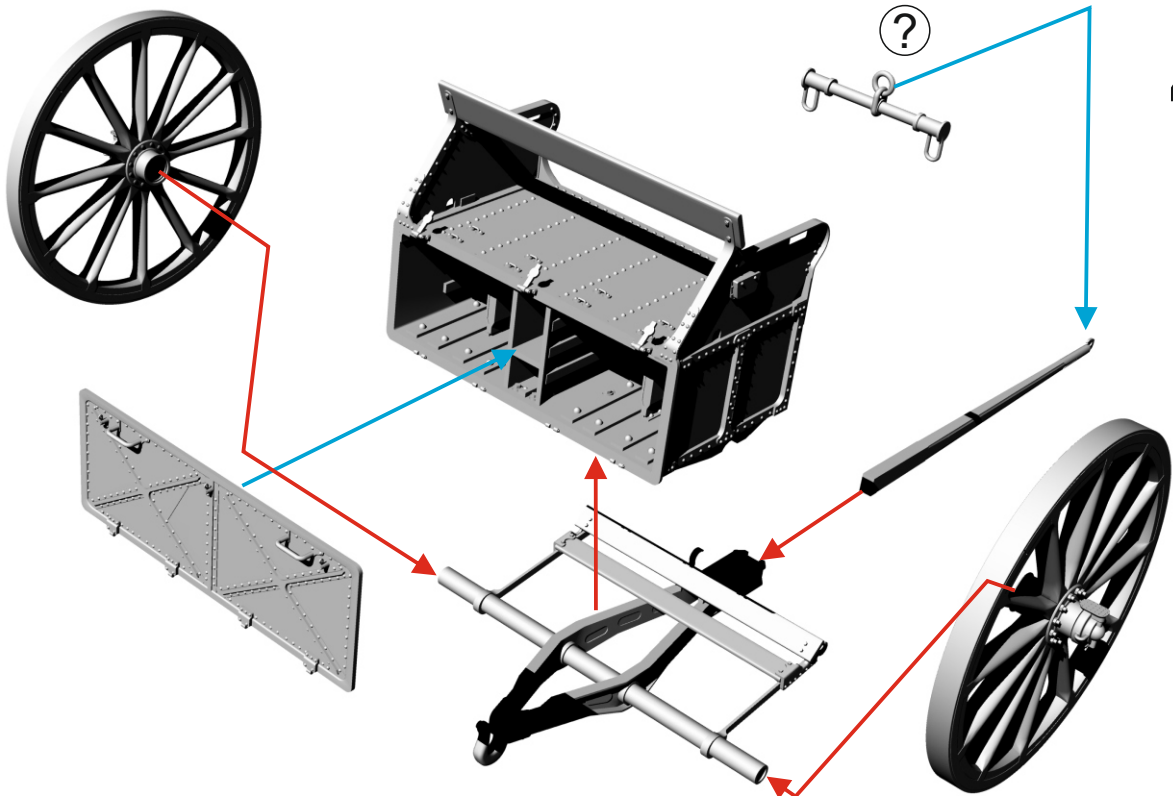

Do not glue

Glue

W 0,6mm - wire diameter

Attention! Some details in the instructions may differ in terms of equipment. These are kits of several individual parts or complex designs with combined parts.

Optional: Part was not used on all models.