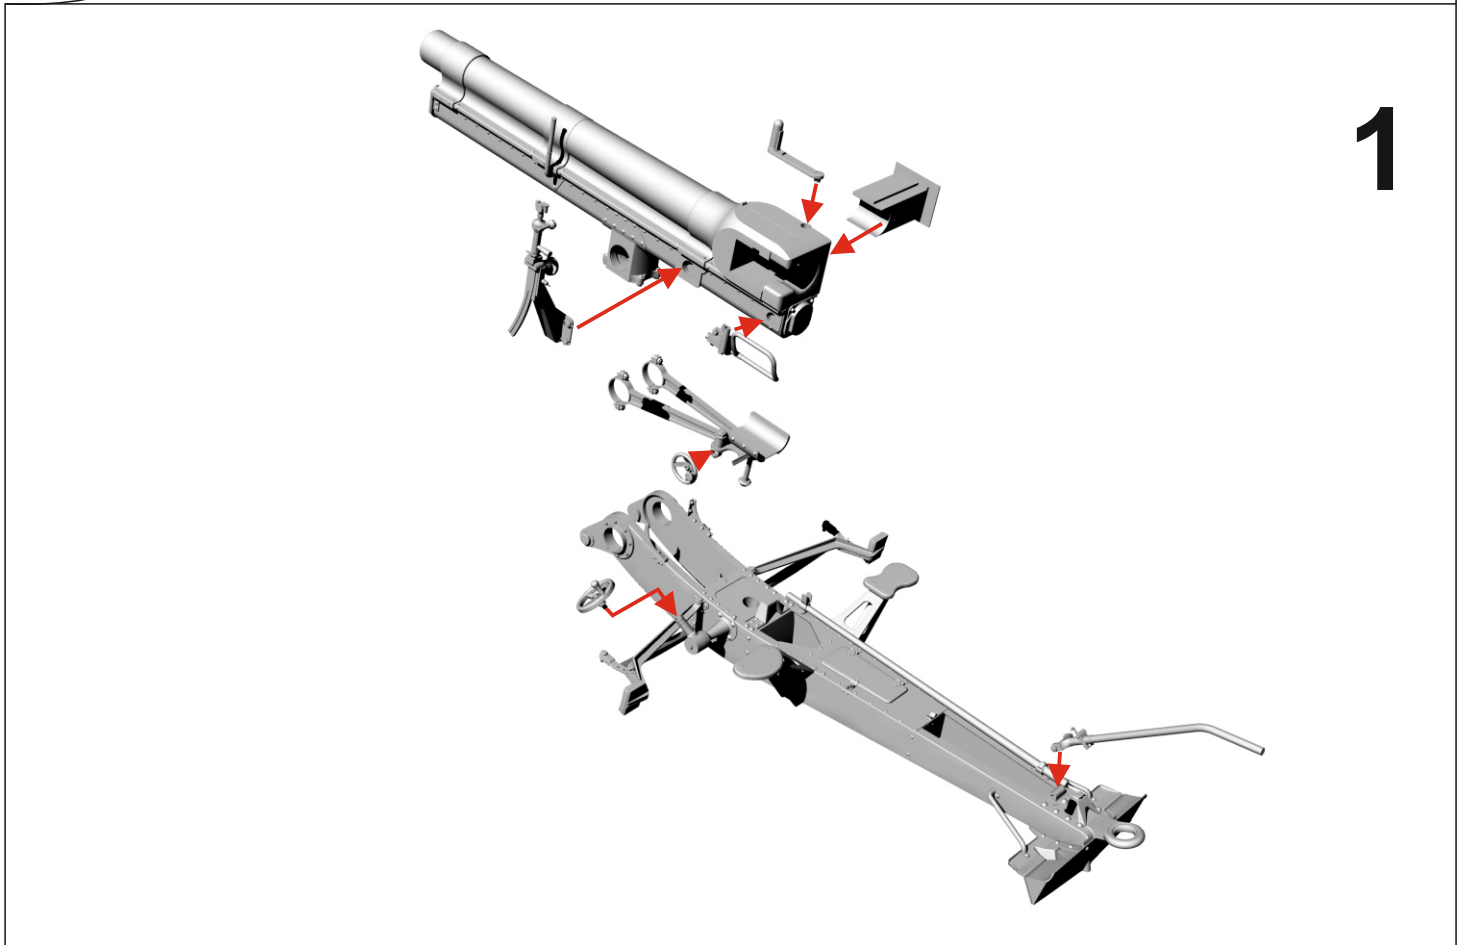

Attention! Some details in the instructions may differ in terms of equipment. These are kits of several individual parts or complex designs with combined parts.

Optional: Part was not used on all models.

Do not glue

Glue

W 0,6mm - wire diameter

Attention! Some details in the instructions may differ in terms of equipment. These are kits of several individual parts or complex designs with combined parts.

Optional: Part was not used on all models.

Do not glue

Glue

W 0,6mm - wire diameter