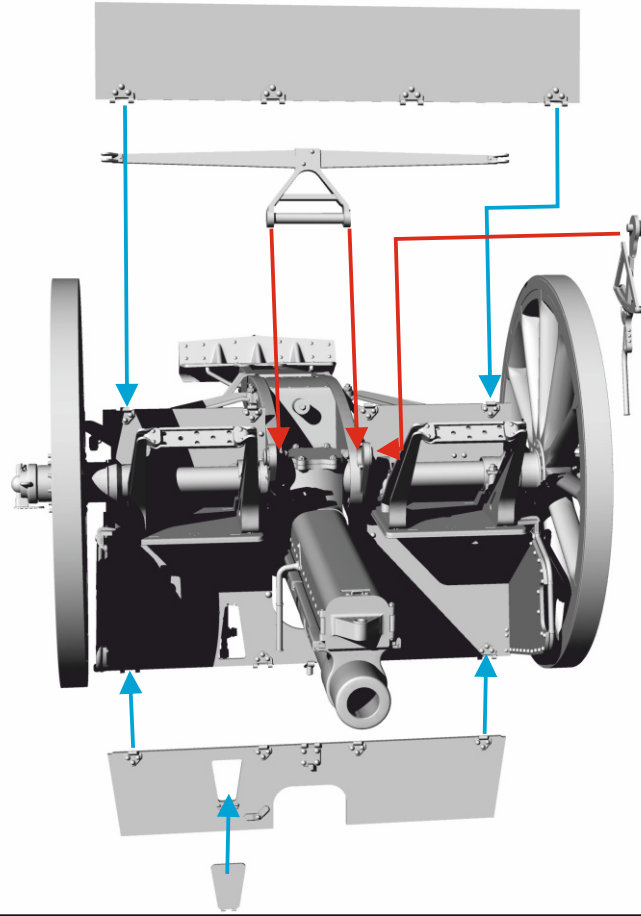

Do not glue

Glue

W 0,6mm - wire diameter

Attention! Some details in the instructions may differ in terms of equipment. These are kits of several individual parts or complex designs with combined parts.

Optional: Part was not used on all models.