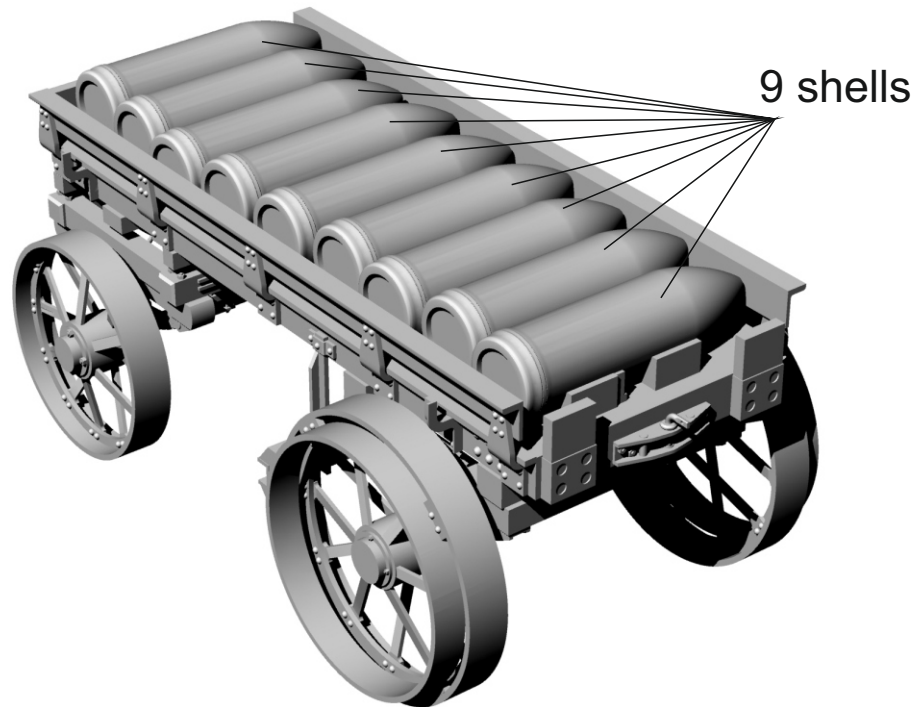

Ammunition wagon

English 15-inch B.L. howitzer, Mark I

GM122/1 1/35

View of the completed kit.