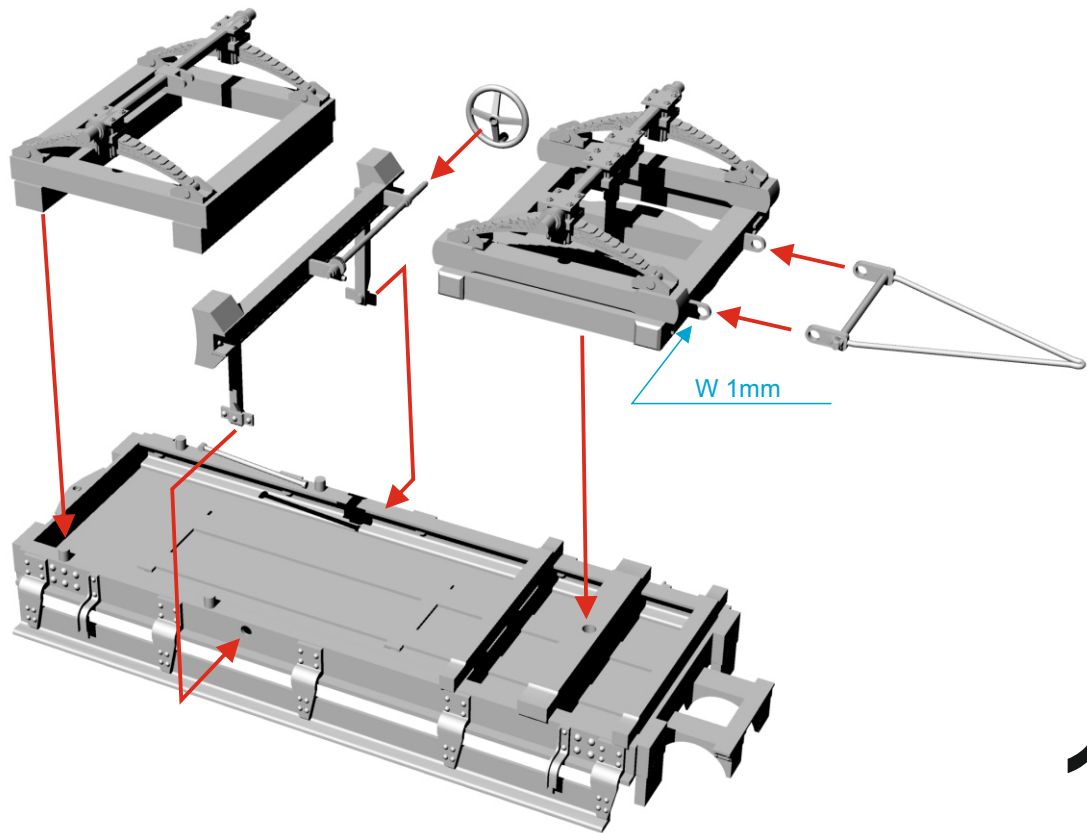

## English 15-inch B.L. howitzer, Mark I

GM122/1 1/35

Attention! Some details in the instructions may differ in terms of equipment. These are kits of several individual parts or complex designs with combined parts.

Optional: Part was not used on all models.

Do not glue

Glue

W 0,6mm - wire diameter