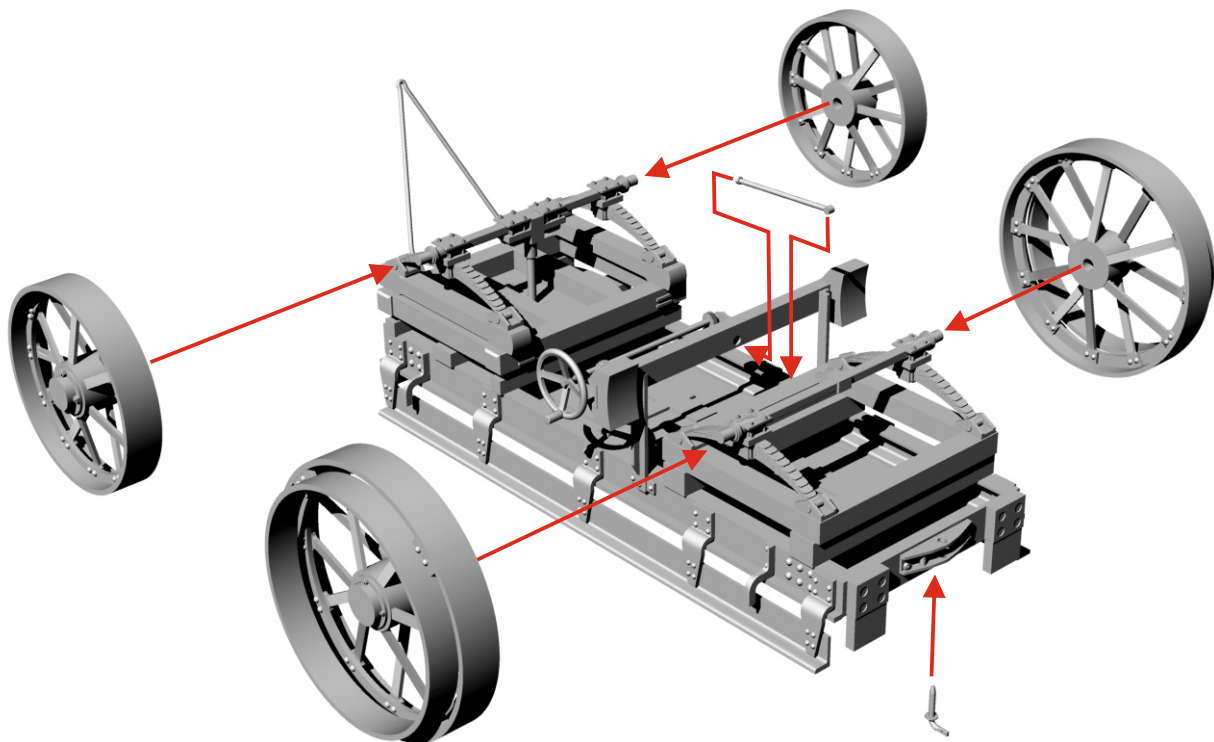

# Ammunition wagon

## English 15-inch B.L. howitzer, Mark I

GM122/1 1/35

Attention! Some details in the instructions may differ in terms of equipment. These are kits of several individual parts or complex designs with combined parts.

Optional: Part was not used on all models.

Do not glue

Glue

W 0,6mm - wire diameter