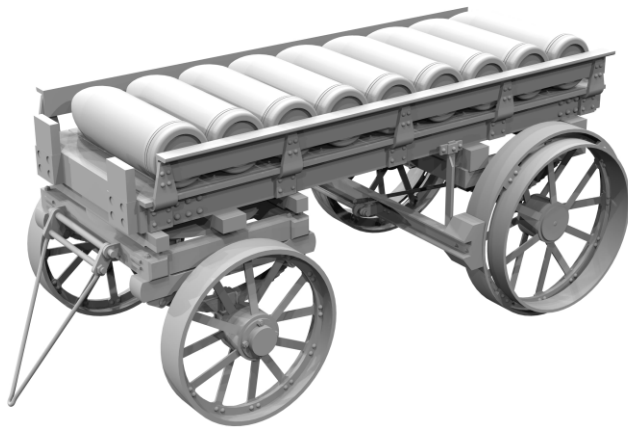

Ammunition wagon

English 15-inch B.L. howitzer, Mark I

GM122/1 1/35

View of the completed kit.