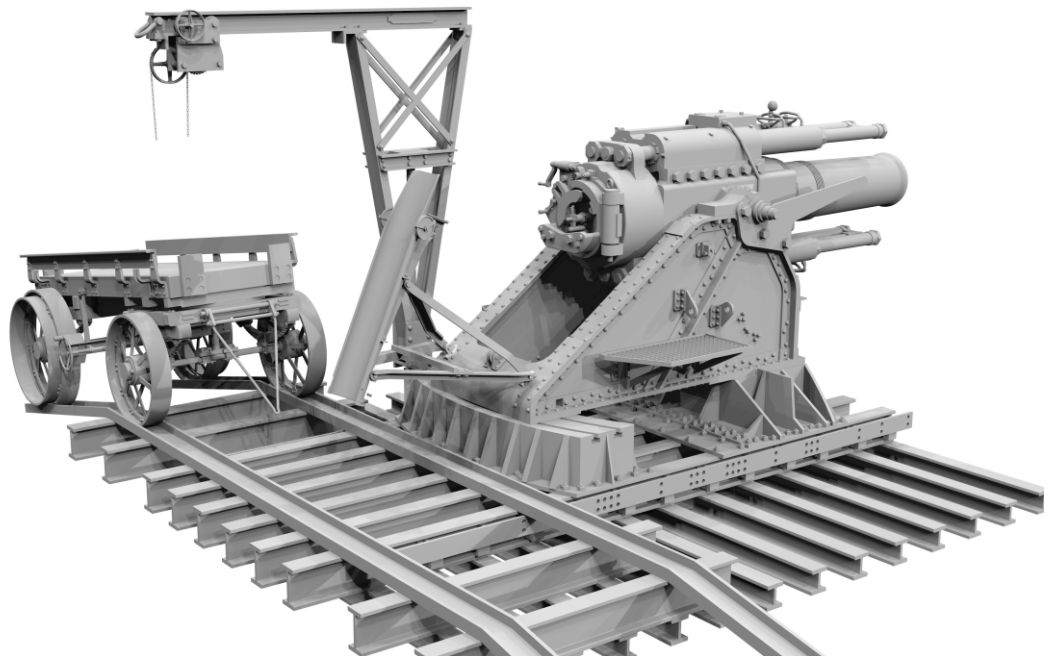

artmaquette@mail.ru

St.George model